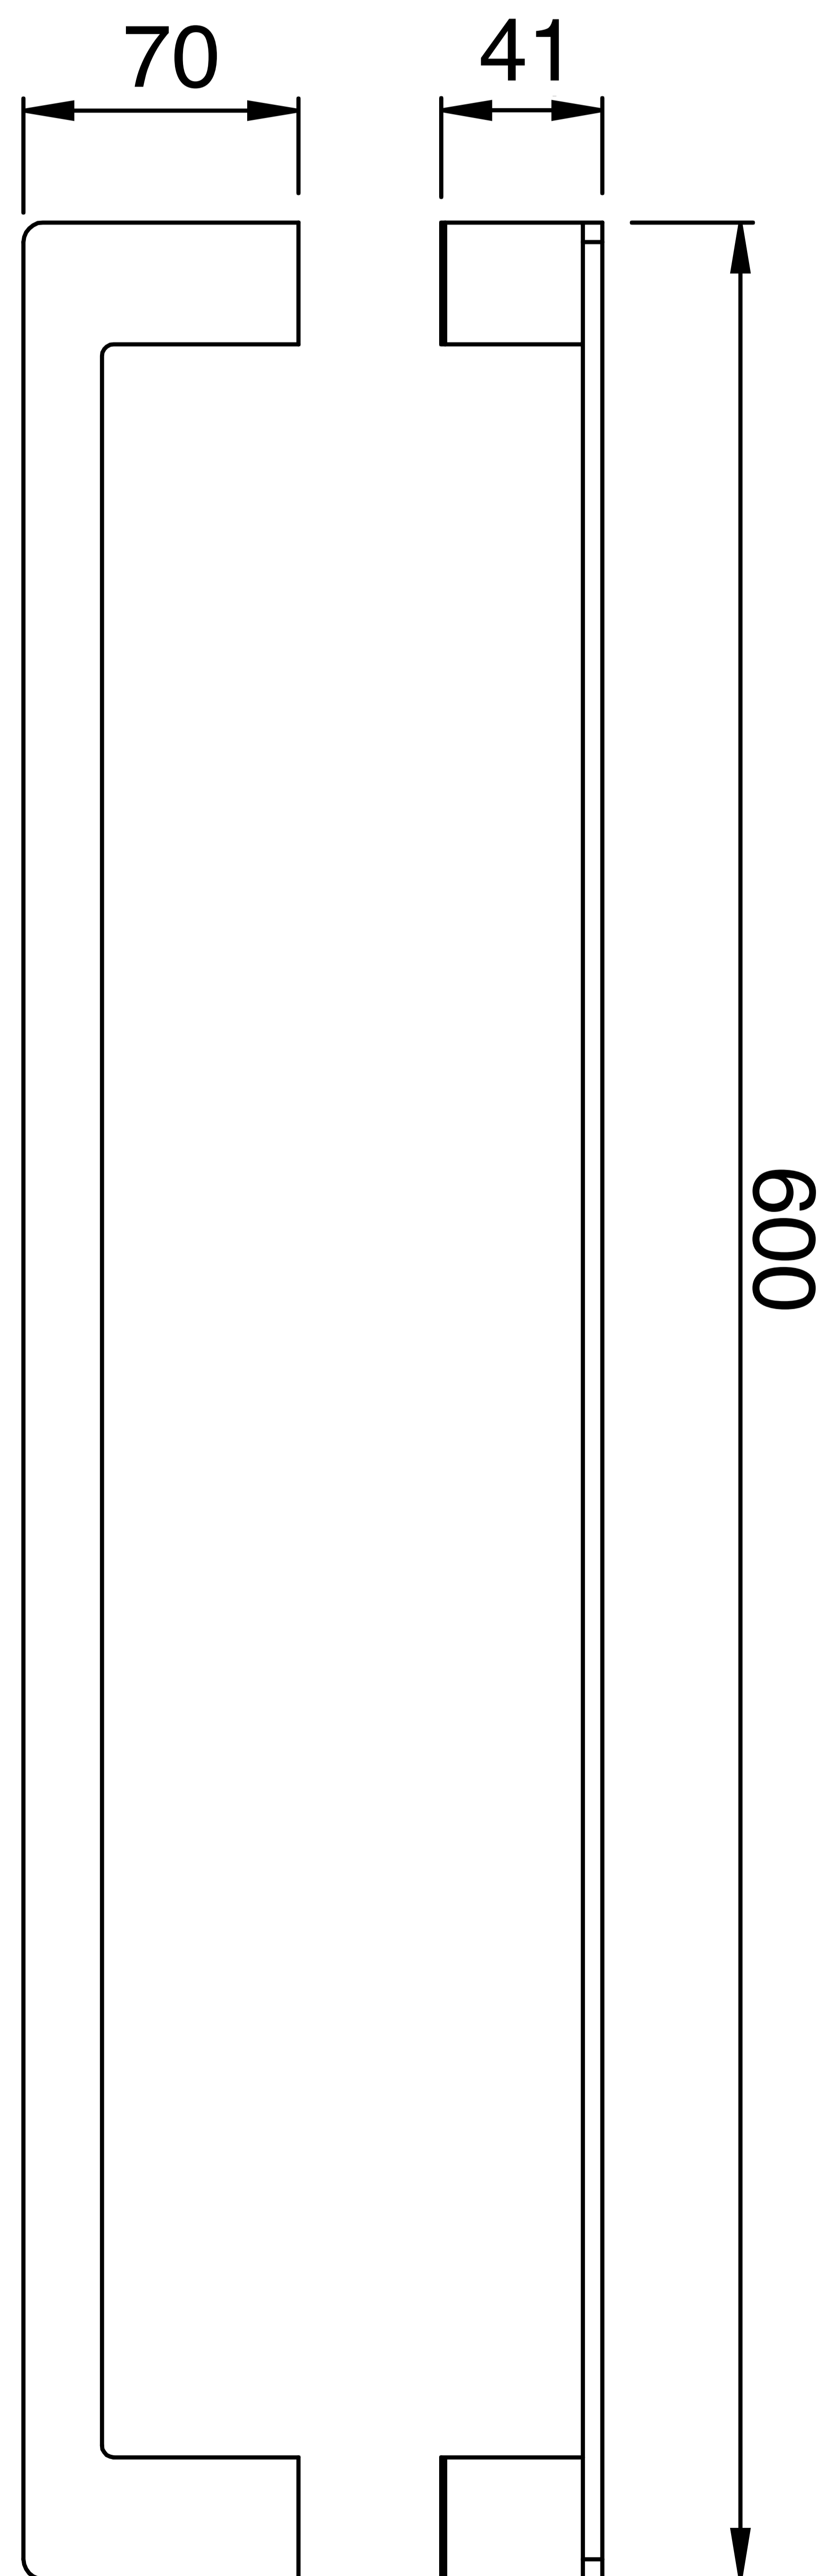

Towel Rod

Product Code : **2722**

Technical Drawing

All dimension are in **mm**